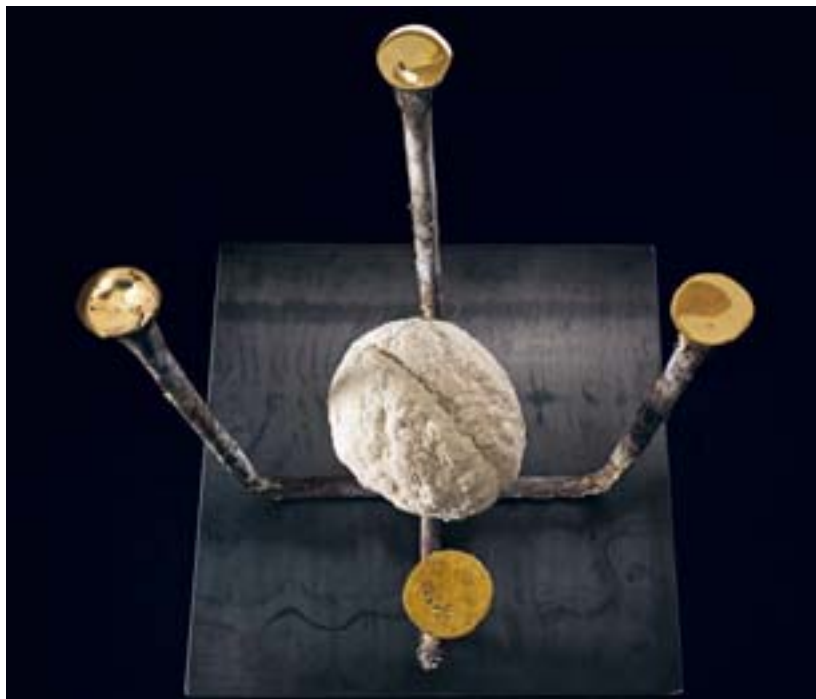

BILANZ  
bronze and fired clay, 55 x 33 x 30 cm — 2016  
Exhibition shot at the Museo Archeologico  
Nazionale in Naples

PLACCA  
bronze, 31 × 35 × 27 cm — 2015

Detail of work on page 61

UNTITLED  
bronze and fired clay, 73 × 42 × 42 cm — 2016

BURNING MAN  
charred cedarwood, height: 230 cm — 2010

Detail of ARA COR (L'ECO DELLA CENERE)  
on pages 154 – 155

CHALICE  
charred wood and gold leaf — 2013

Detail of ARA COR (L'ECO DELLA CENERE)  
on pages 154 – 155

Detail of ARA COR (L'ECO DELLA CENERE)  
on pages 154 – 155

Exhibition shot

SCHATTEN  
charred wood, height: 26 cm — 2015

RIVERENZA DEL MATERIALE  
bronze, 58 × 30 × 30 cm — 2015

MENHIR  
Murano glass, 55 × 17 × 17 cm — 2015

SINDONE  
Murano glass, 50 × 26 × 7 cm — 2015